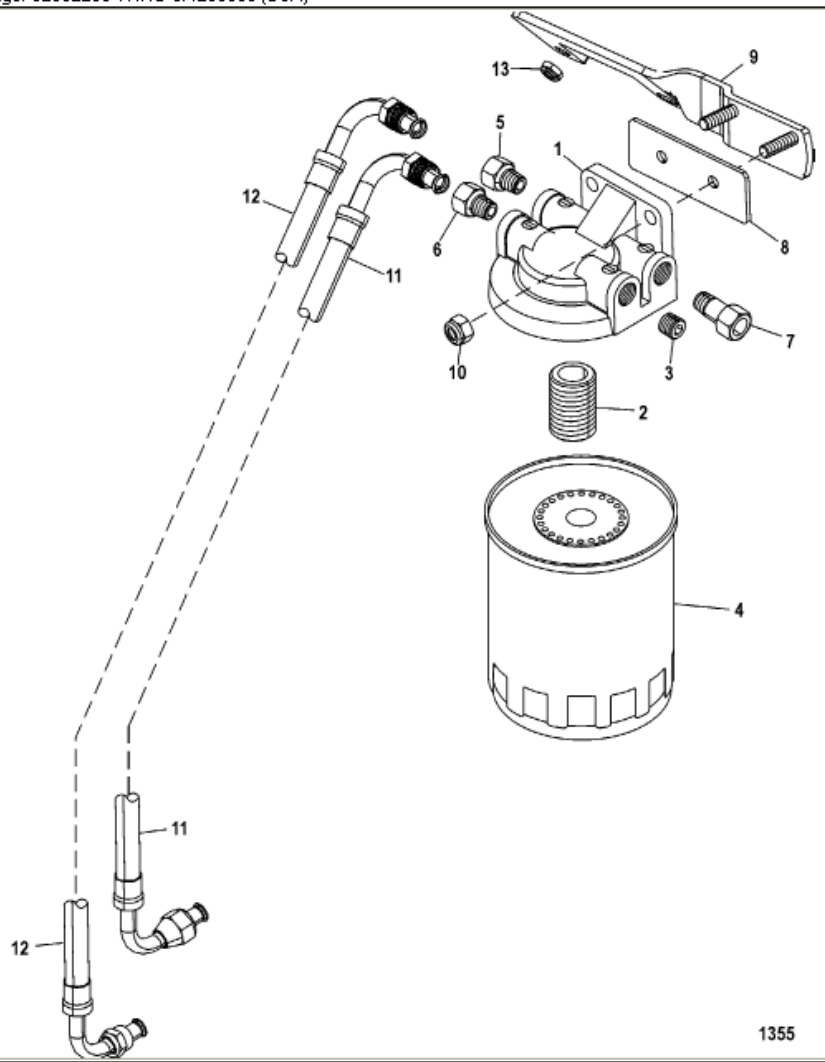

Parts List						
Ref	Class	Part	Description	Qty	Comment	Footnote
1		89876A 3	BASE ASSEMBLY, Fuel Filter/Water	1		
2	22	816133	FITTING	1		
3	22	32561	PLUG, Pipe (.250-18 Allen Head)	1		
4	35	8028930	FUEL FILTER, Fuel/Water Separat	1		
5	22	33821	CONNECTOR	1		
6	22	808003	CONNECTOR	1		
7	22	807958	FITTING	1		
8		88641	INSULATOR	1		
9		807918T	BRACKET, Fuel Filter Base	1		
10	11	45592	NUT, (.312-24)	2		
11	32	807953	FUEL LINE ASSEMBLY	1		
12	32	807954T	HOSE ASSEMBLY, Fuel Regulator	1		
13	11	860069	NUT, (.375-16)	2		